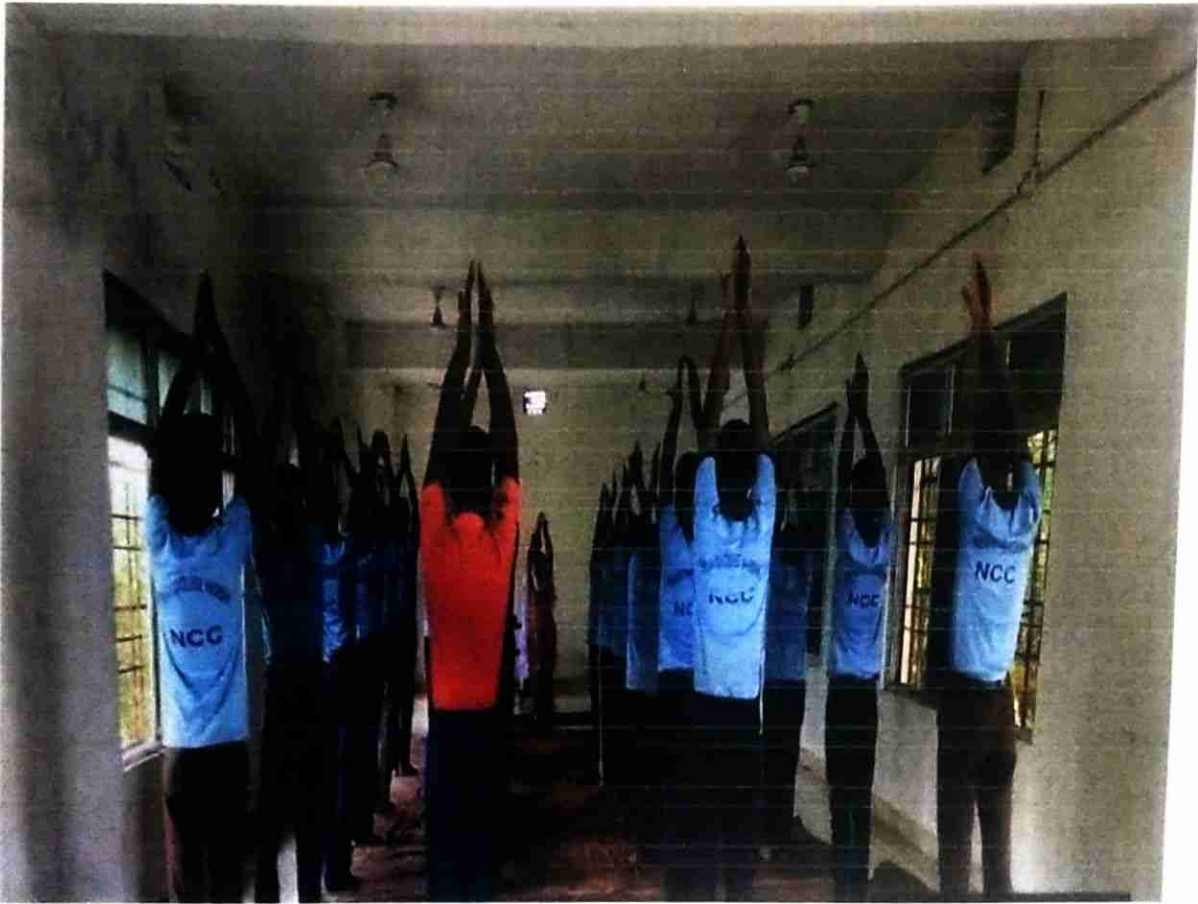

No.	ROOM NO.	Room Size Ft.	Built up Area (in Sq. ft.)	Specification of Room
40	NB-1	40 x 33	1320	Class Room (New Block)
41	NB-2	40 x 33	1320	Class Room (New Block)
42	NB-3	40 x 33	1320	Class Room (New Block)
43	NB-4	40 x 33	1320	Class Room (New Block)
44	NB-5	40 x 33	1320	Class Room (New Block)
45	NB-6	33 x 33	1089	Class Room (New Block)
46	NB-7	33 x 33	1089	Class Room (New Block)
47	NB-8	33 x 33	1089	Class Room (New Block)
48	NB-9	40 x 33	1320	First Floor
49	NB-10	40 x 33	1320	First Floor
50	NB-11	40 x 33	1320	First Floor
51	NB-12	40 x 33	1320	First Floor
52	NB-13	40 x 33	1320	First Floor
53	NB-14	33 x 33	1089	First Floor
54	NB-15	33 x 33	1089	First Floor
55	NB-16	33 x 33	1089	First Floor
56	Toilet Complex	4 nos	2400	4 nos of Toilet complex
TOTAL AREA IN Sq.Ft			46,129	

27242+18793=NEW

46801

Handwritten signature
27-24

Principal
2.7.24
Principal
Pranath College (Autonomous)
Khordha