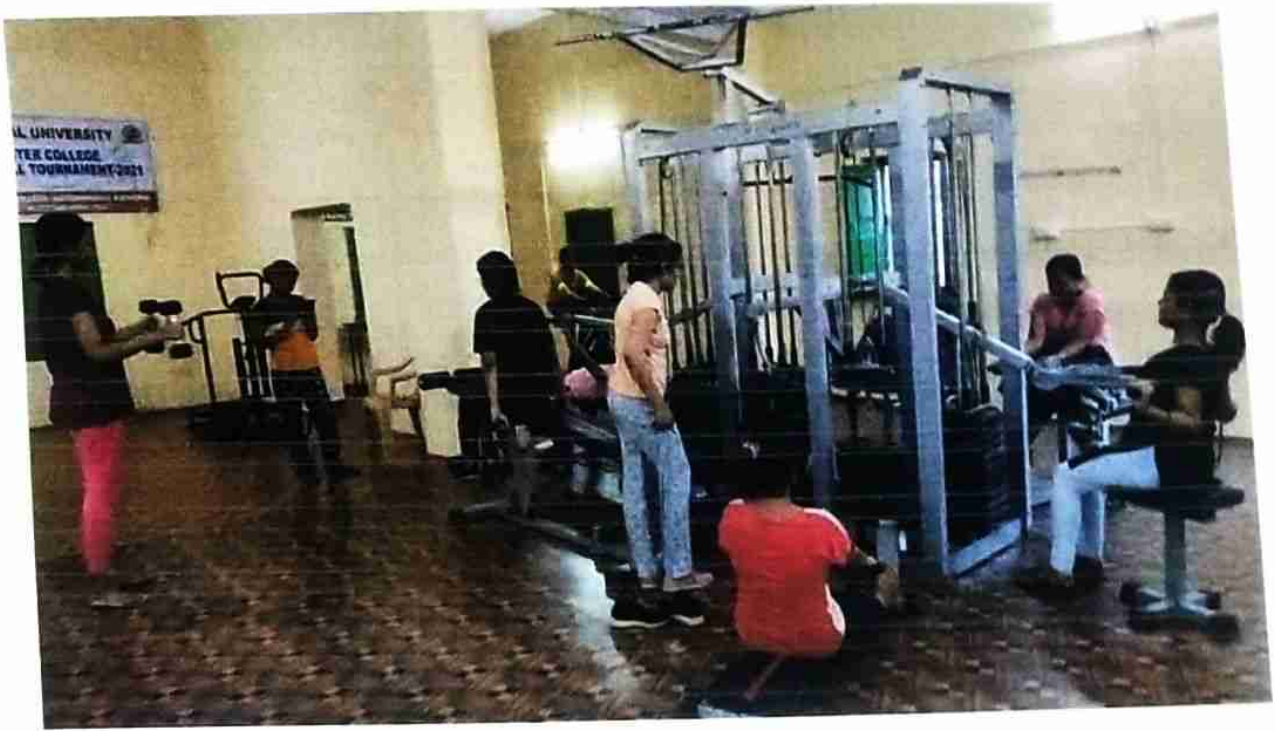

Principal
2.7.24
**Principal
Pranath College (Autonomous)
Khordha**